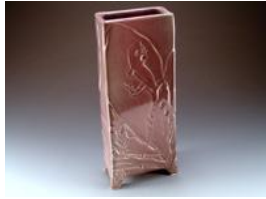

Collection: [Florescence](#)
Name: [Green Lizards in Red Ginger](#)
Description: Red Ginger with 2 Green Anole Lizards

No.: FL-13
Dimensions: 1.75x3.5x10"
Date: 09-20-07
Clay: English Grolleg
Glaze: Green Oribe
Cone: 10

Value: $525
Available: Yes
[Inquire](#)